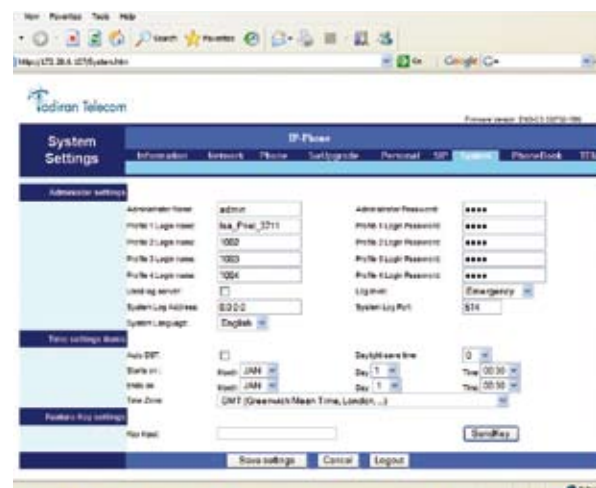

Web based administration

Users can easily configure their phones via their web browser and an easy-to-use configuration screen.